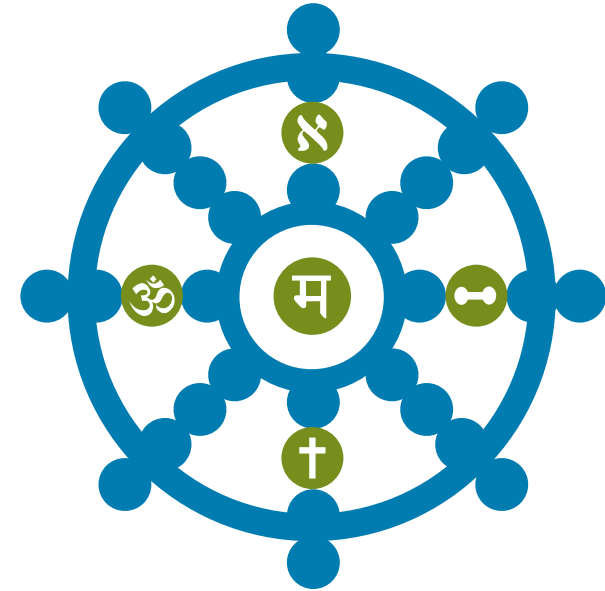

Color

Blue:1077; Green:1170; Gray:1238

Suggested measures for the front logo :
Length: 10 cms
Width: 2.6 cms

MAHAJRYA
buddhist tradition

Suggested measures for the back logo :
Length: 16cms
Width: 17 cms

MAHAJRYA
buddhist tradition

Priest

Color
Blue:1077; Green:1170; Gray:1238

Suggested measures for Priest :
Length: 8.5 cms
Width: 1.7 cms