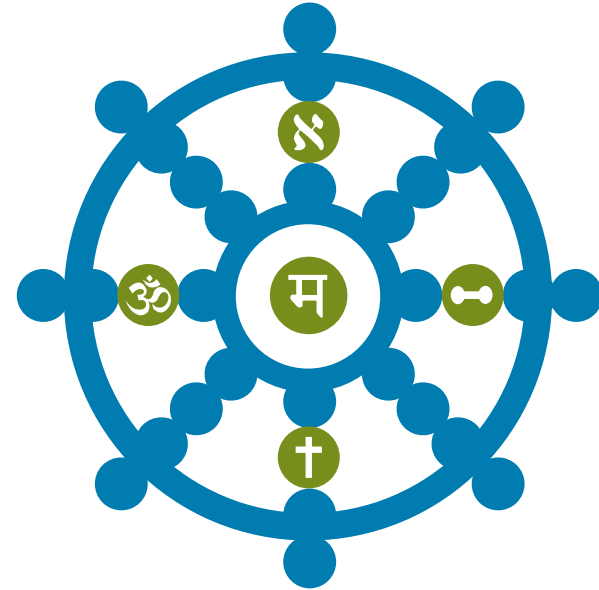

Color

Blue:1077; Green:1170; Gray:1238

Suggested measures for the front logo :
Length: 10 cms
Width: 2.6 cms

MAHAJRYA
buddhist tradition

Suggested measures for the back logo :
Length: 16cms
Width: 17 cms

MAHAJRYA
buddhist tradition

Master

Suggested measures for Master :
Length: 8.5 cms
Width: 1.7 cms

Color
Blue:1077; Green:1170; Gray:1238