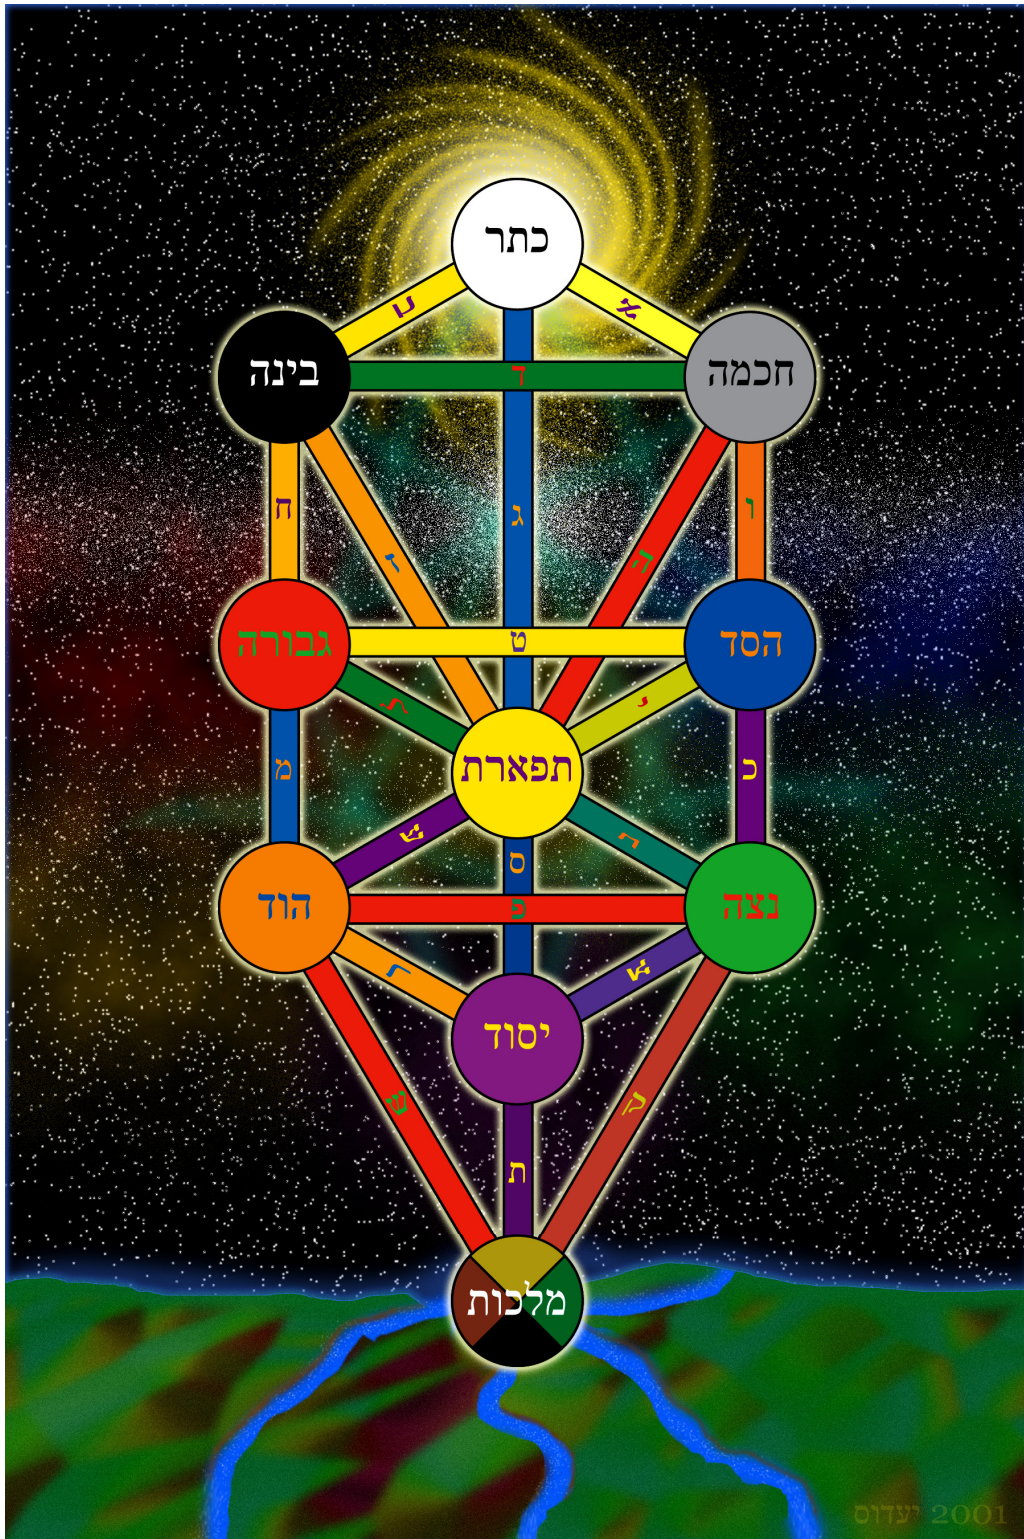

# **Kabbalah Class**

With MahaVajra

(aka Gevurah Tzedek)

Not for distribution

# Rose-Cross

Tree of Life

Eliphas Levi Pentagram

1 – Kether

2 – Hochmah

4 – Hesed

6 – Tiphereth

9 – Yesod

10 – Malkuth